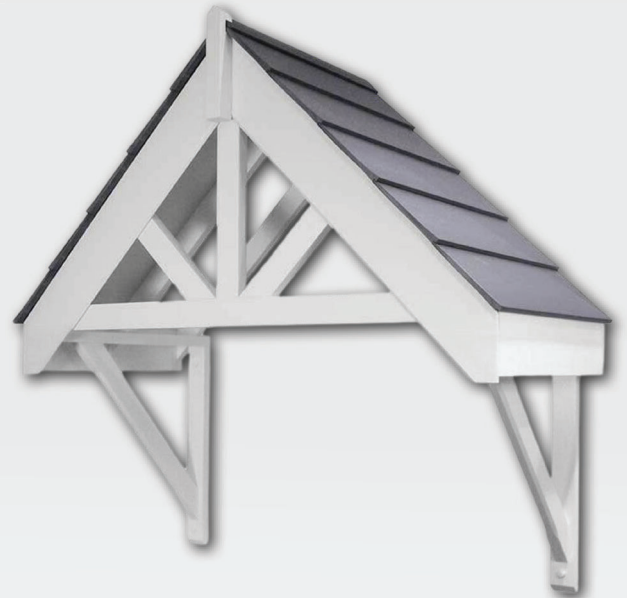

A CHARMING, CLASSIC CANOPY ADDING CHARACTER TO YOUR HOME

kingfisher

coneygree

attley

regent

A CHARMING, CLASSIC CANOPY ADDING CHARACTER TO YOUR HOME

Colour Choices...

The Kingfisher and the Attley have a wide range of LiteSlate colours to choose from.

Curved W

W

T

Portcullis

Example Roof:

- The Kingfisher Door Canopy
- Liteslate colour - Ash
- Curved W Truss
- 600x600 Straight Brackets
- 40x40 Pointed Finial

Kingfisher House, Unit 17, Overthorpe Road, Banbury OX16 4SX
T +44 (0) 1295 250998 F +44 (0) 1295 271068 E sales@britmet.co.uk