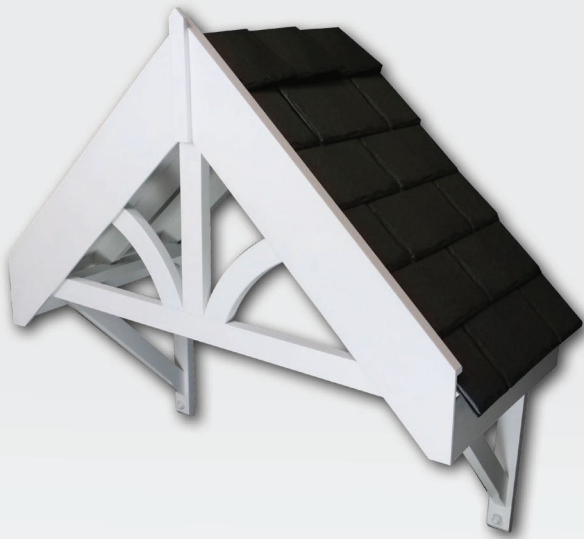

A CHARMING, CLASSIC CANOPY ADDING CHARACTER TO YOUR HOME

kingfisher

coneygree

attley

regent

A CHARMING, CLASSIC CANOPY ADDING CHARACTER TO YOUR HOME

Colour Choices...

The Kingfisher and the Attley have a wide range of LiteSlate colours to choose from.

Curved W

W

T

Portcullis

Example Roof:

- The Kingfisher Door Canopy
- Liteslate colour - Ash
- Curved W Truss
- 600x600 Straight Brackets
- 40x40 Pointed Finial

Kingfisher House, Unit 17, Overthorpe Road, Banbury OX16 4SX
T +44 (0) 1295 250998 F +44 (0) 1295 271068 E sales@britmet.co.uk