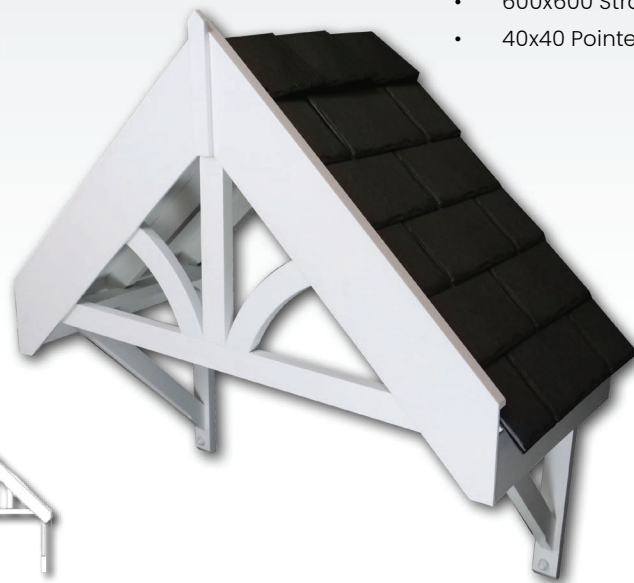

Curved W

W

T

Portcullis

Example Roof:

- The Kingfisher Door Canopy
- Liteslate colour - Ash
- Curved W Truss
- 600x600 Straight Brackets
- 40x40 Pointed Finial

Kingfisher House, Unit 17, Overthorpe Road, Banbury OX16 4SX
T +44 (0) 1295 250998 F +44 (0) 1295 271068 E sales@britmet.co.uk